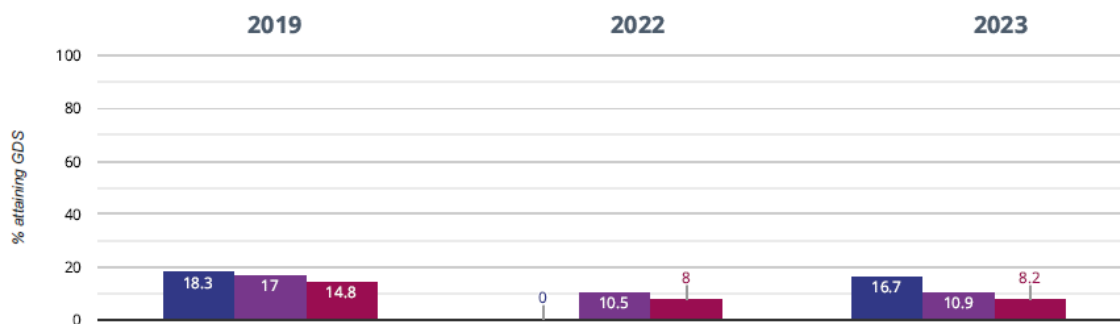

✍ Writing - attaining GDS

16.7% in 2023

16.7% points rise since 2022

1.6% points drop since 2019

■ Holy Trinity CofE Primary School ■ Surrey (273) ■ NCER National (16636)