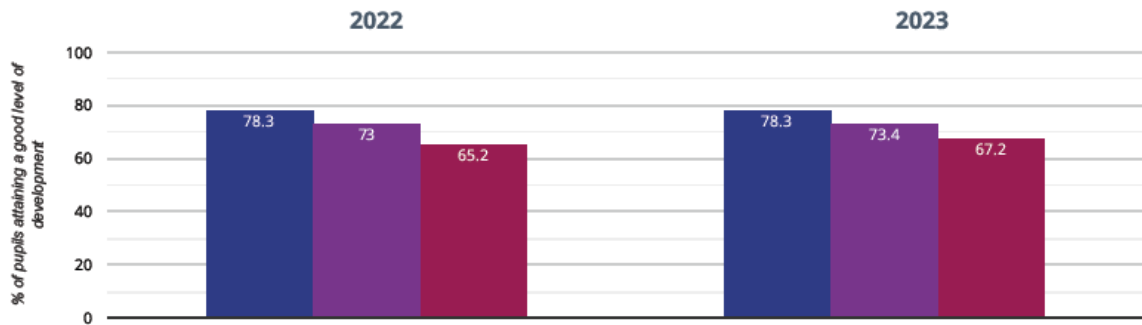

Holy Trinity Data 2022-23 (unvalidated)

- EYFS Page 1
- Phonics Page 2
- KS1 SATS Page 3
- KS2 SATS Page 8

HOLY TRINITY COFE PRIMARY SCHOOL

Brought to you by [the NCER](#)

★ Good Level Of Development

78.3% in 2023