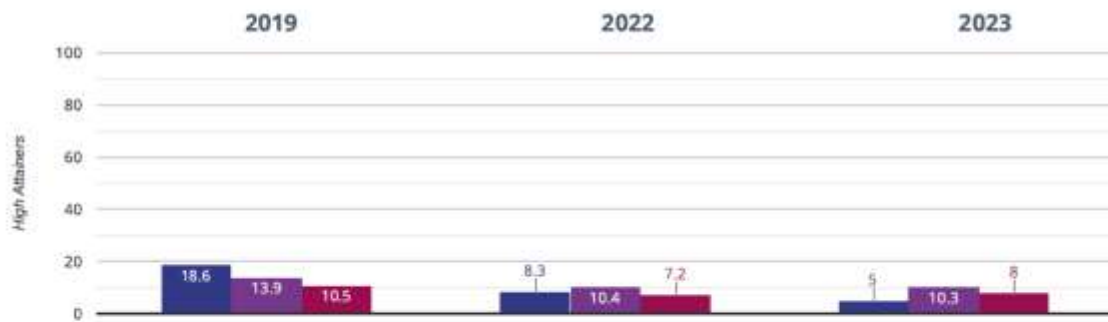

RWM - high attainers

5% in 2023

3.3% points drop since 2022

13.6% points drop since 2019

■ Holy Trinity CofE Primary School ■ Surrey (236) ■ NCER National (14681)