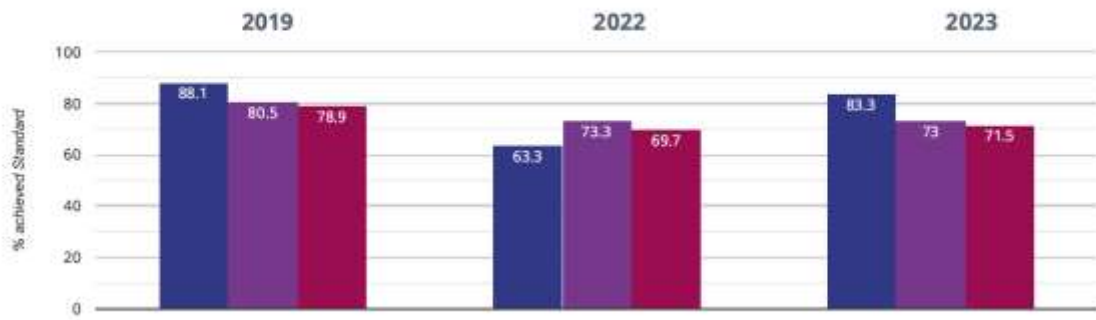

Reading - average scaled score

106.5 in 2023

0.3 points drop since 2022

0.2 points drop since 2019

■ Holy Trinity CofE Primary School ■ Surrey (236) ■ NCER National (14681)

✍ Writing - achieved standard

83.3% in 2023