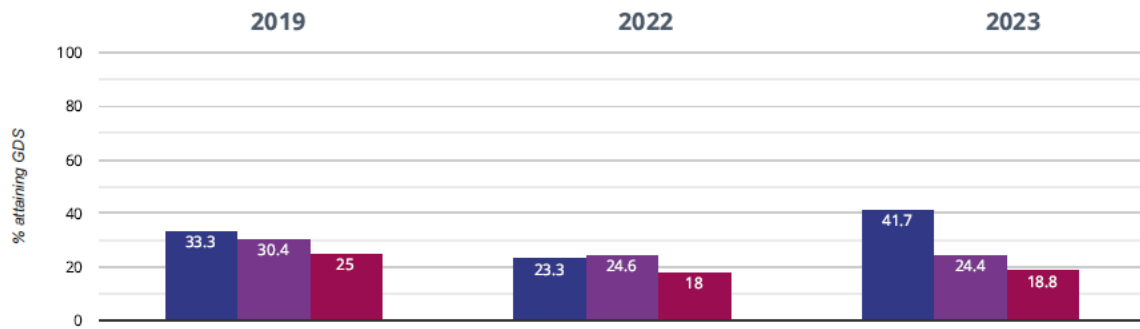

📖 Reading - attaining GDS

41.7% in 2023

18.4% points rise since 2022

8.4% points rise since 2019

■ Holy Trinity CofE Primary School   ■ Surrey (273)   ■ NCER National (16636)