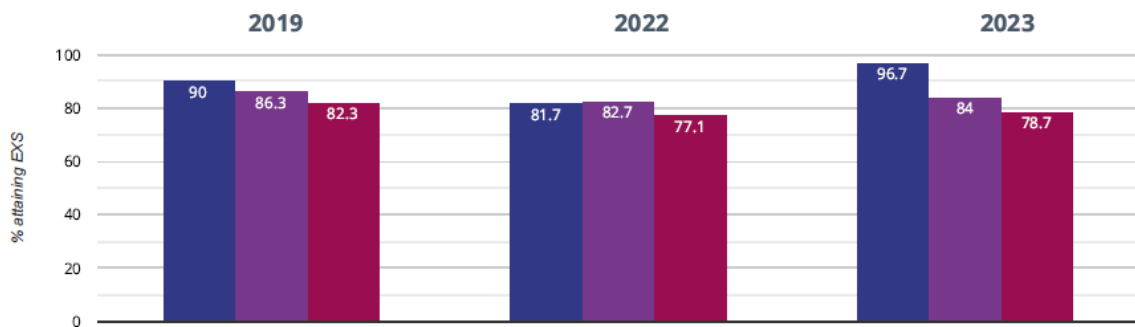

🌿 Science - attaining EXS

96.7% in 2023

15% points rise since 2022

6.7% points rise since 2019

■ Holy Trinity CofE Primary School ■ Surrey (273) ■ NCER National (16636)

RWM - attaining EXS or better

53.3% in 2023