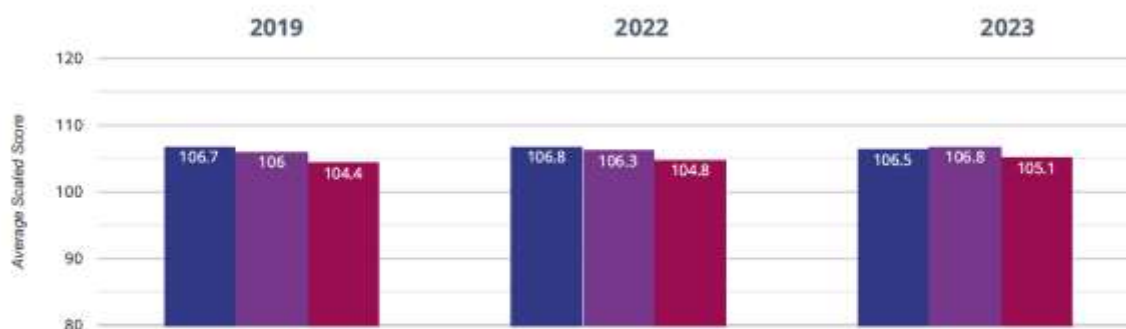

Reading - average scaled score

106.5 in 2023

0.3 points drop since 2022

0.2 points drop since 2019

■ Holy Trinity CofE Primary School ■ Surrey (236) ■ NCER National (14681)