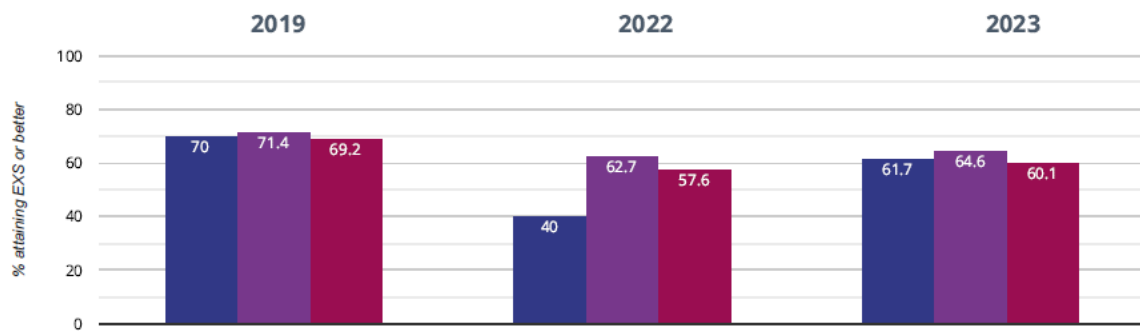

📖 Reading - attaining GDS

41.7% in 2023

18.4% points rise since 2022

8.4% points rise since 2019

■ Holy Trinity CofE Primary School ■ Surrey (273) ■ NCER National (16636)

✍️ Writing - attaining EXS or better