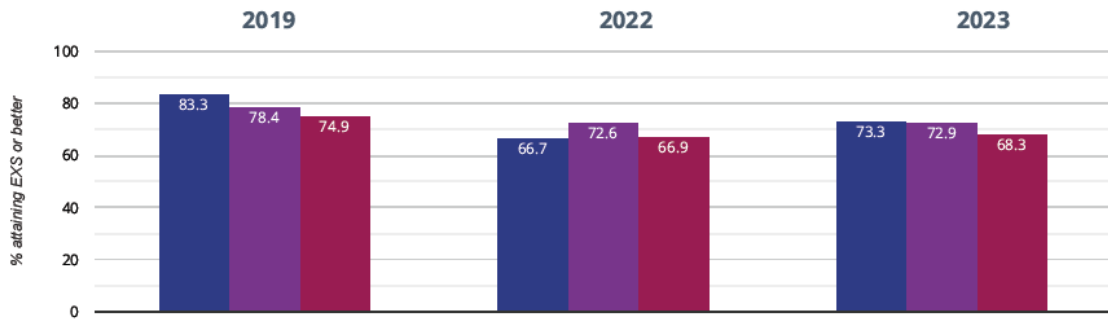

HOLY TRINITY COFE PRIMARY SCHOOL

Brought to you by [the NCER](#)

Reading - attaining EXS or better

73.3% in 2023

6.6% points rise since 2022

10% points drop since 2019

■ Holy Trinity CofE Primary School   ■ Surrey (273)   ■ NCER National (16636)