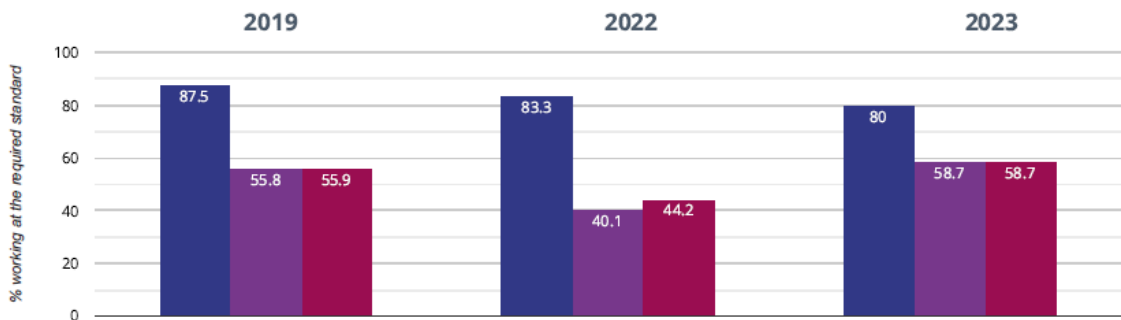

Year 2: Working At

80% in 2023

3.3% points drop since 2022

7.5% points drop since 2019

■ Holy Trinity CofE Primary School
■ Surrey (269)
■ NCER National (16208)