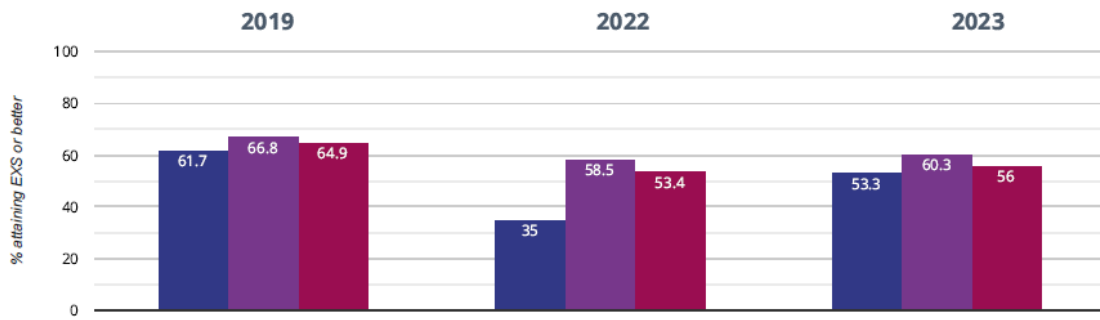

🌿 Science - attaining EXS

96.7% in 2023

15% points rise since 2022

6.7% points rise since 2019

■ Holy Trinity CofE Primary School ■ Surrey (273) ■ NCER National (16636)

RWM - attaining EXS or better

53.3% in 2023