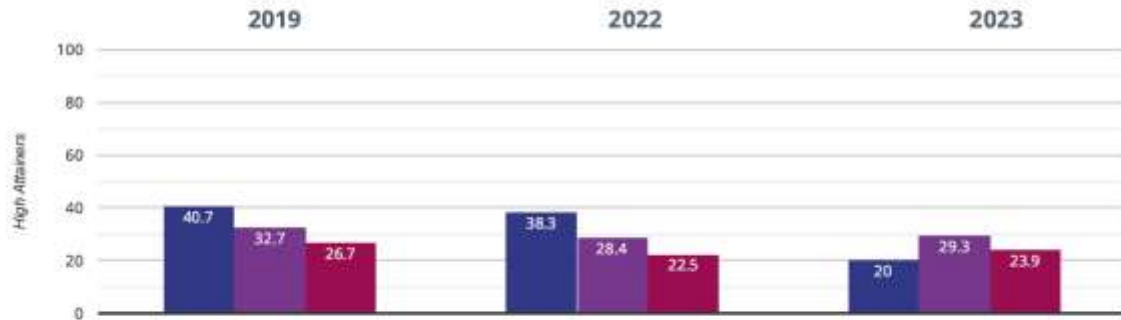

⊕ Maths - high attainers

20% in 2023

18.3% points drop since 2022

20.7% points drop since 2019

■ Holy Trinity CofE Primary School ■ Surrey (236) ■ NCER National (14681)