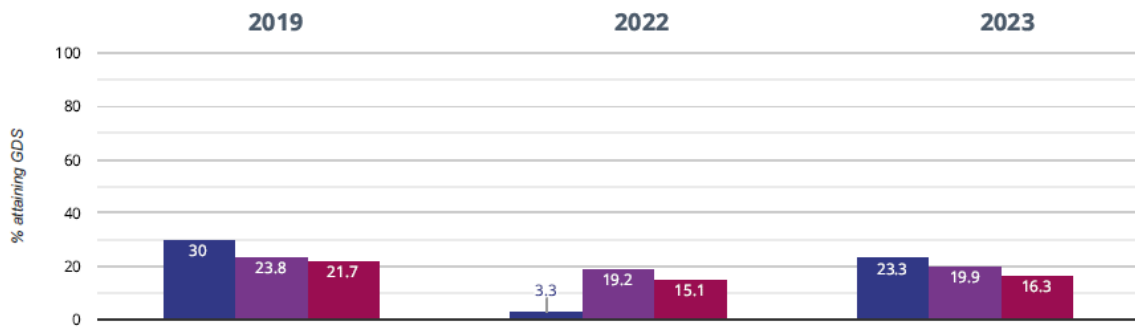

⊕ Maths - attaining GDS

23.3% in 2023

20% points rise since 2022

6.7% points drop since 2019

■ Holy Trinity CofE Primary School ■ Surrey (273) ■ NCER National (16636)