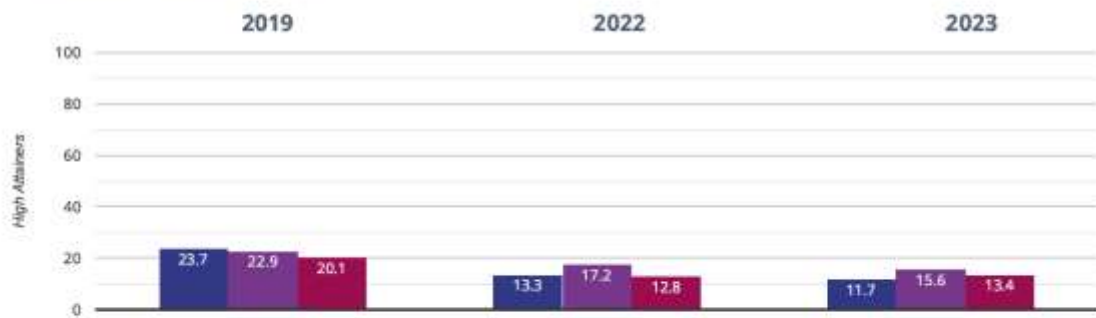

Reading - average scaled score

106.5 in 2023

0.3 points drop since 2022

0.2 points drop since 2019

■ Holy Trinity CofE Primary School ■ Surrey (236) ■ NCER National (14681)

✍ Writing - achieved standard

83.3% in 2023

20% points rise since 2022

4.8% points drop since 2019

■ Holy Trinity CofE Primary School ■ Surrey (236) ■ NCER National (14681)

✍ Writing - high attainers

11.7% in 2023

1.6% points drop since 2022

12% points drop since 2019