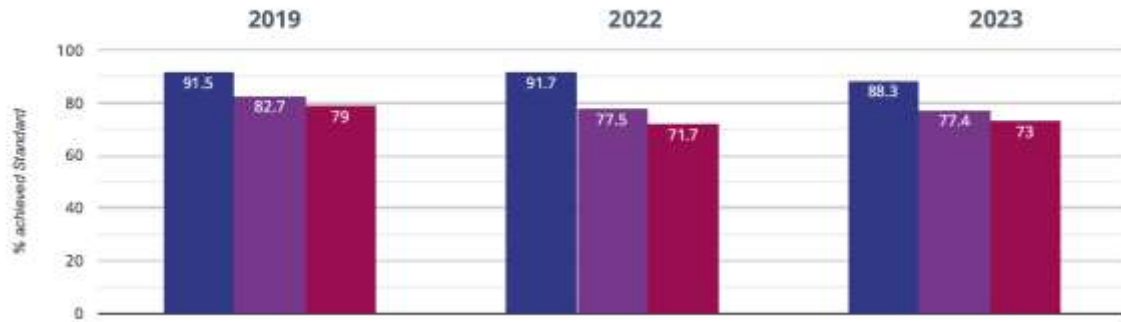

⊕ Maths - achieved standard

88.3% in 2023

3.4% points drop since 2022

3.2% points drop since 2019

■ Holy Trinity CofE Primary School ■ Surrey (236) ■ NCER National (14681)