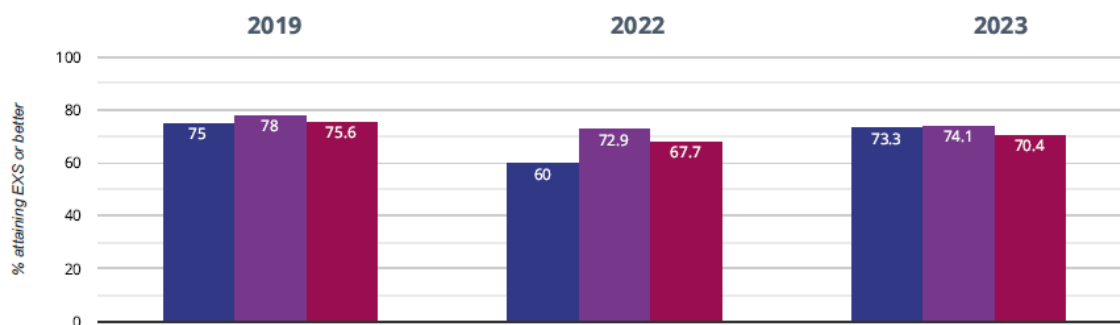

⊕ Maths - attaining EXS or better

73.3% in 2023

13.3% points rise since 2022

1.7% points drop since 2019

■ Holy Trinity CofE Primary School ■ Surrey (273) ■ NCER National (16636)