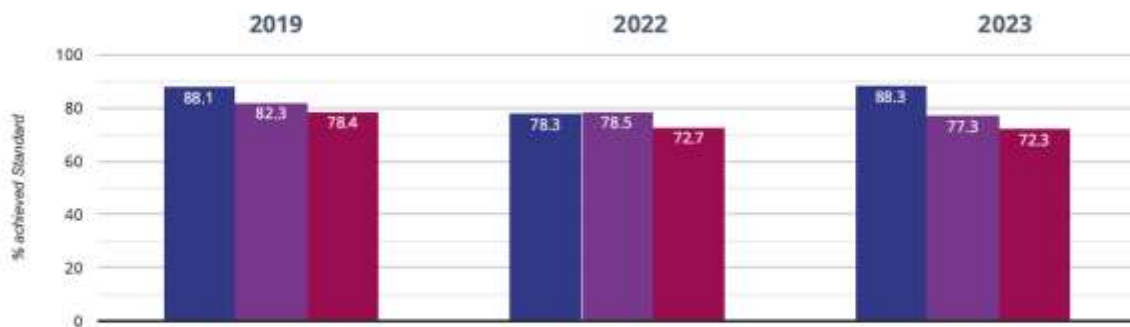

⊕ GPS - achieved standard

88.3% in 2023

10% points rise since 2022

0.2% points rise since 2019

■ Holy Trinity CofE Primary School ■ Surrey (236) ■ NCER National (14681)