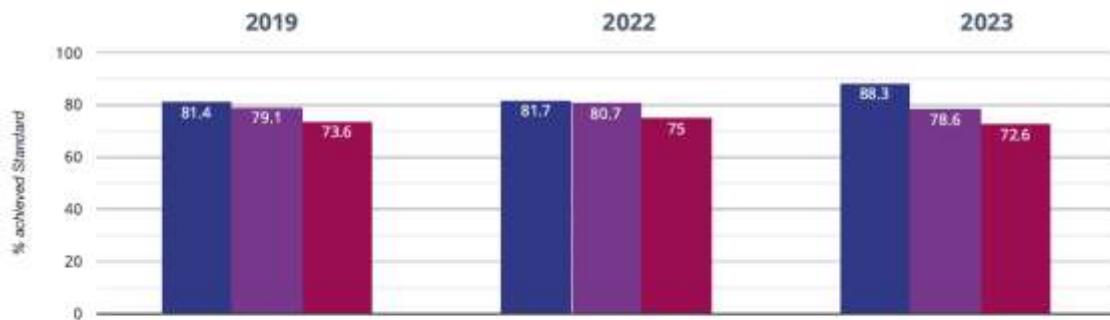

HOLY TRINITY COFE PRIMARY SCHOOL

Brought to you by [the NCER](#)

Reading - achieved standard

88.3% in 2023

6.6% points rise since 2022

6.9% points rise since 2019

■ Holy Trinity CofE Primary School ■ Surrey (236) ■ NCER National (14681)