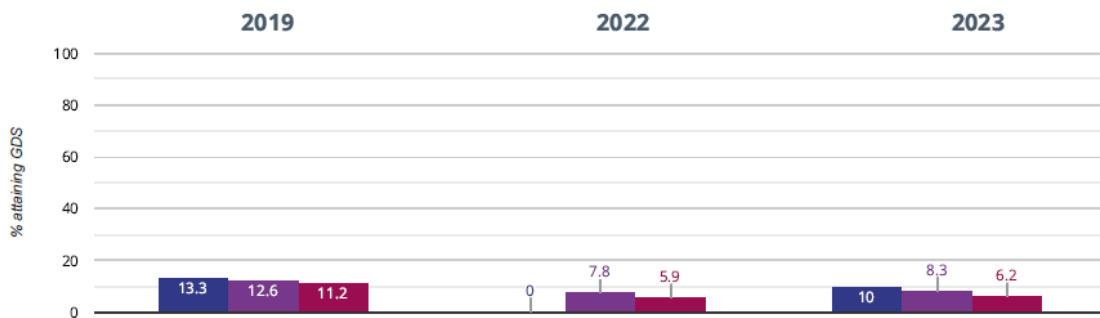

RWM - attaining GDS

10% in 2023

10% points rise since 2022

3.3% points drop since 2019

■ Holy Trinity CofE Primary School
■ Surrey (273)
■ NCER National (16636)