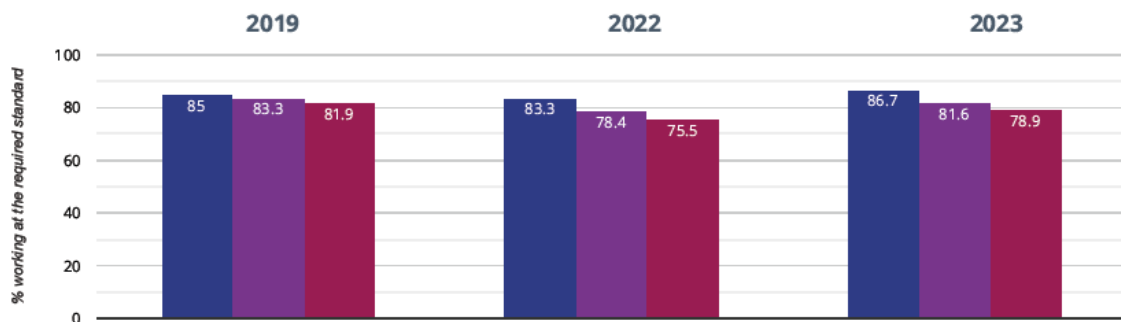

0% change from 2022

■ Holy Trinity CofE Primary School ■ Surrey (267) ■ NCER National (17659)

HOLY TRINITY COFE PRIMARY SCHOOL

Brought to you by [the NCER](#)

Year 1: Working At

86.7% in 2023

3.4% points rise since 2022